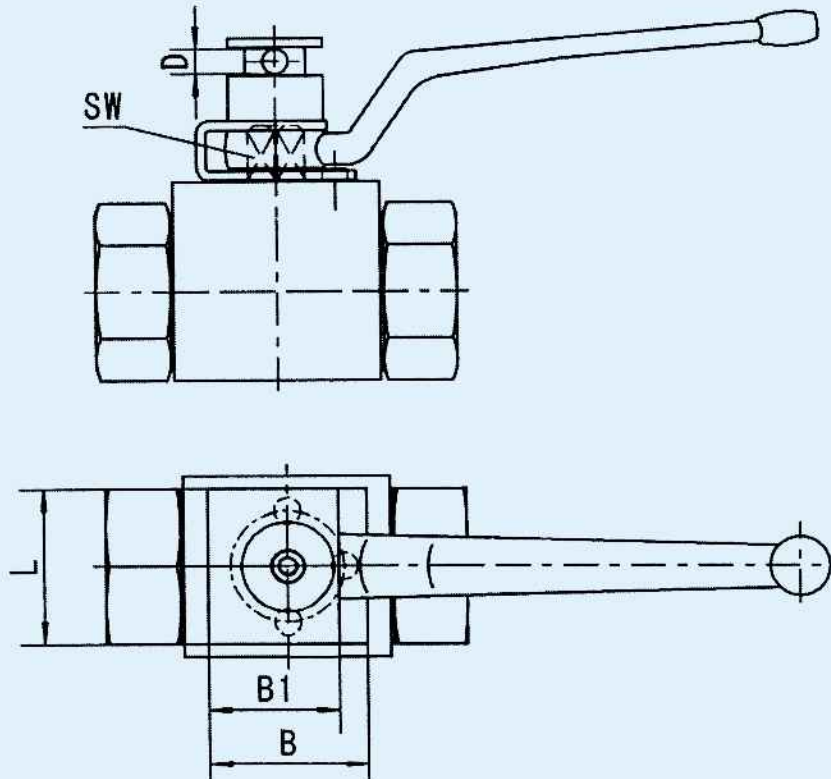

2-way & 3-way Ball Valves with Locking Devices

1. How to order

KHB - G1/2 - 1112
(1)

—

DS9
(2)

- (1) Ball valve model: KHB = 2 way ball valve
 KHB3K = 3 way ball valve
 (2) Locking device size : DS9 = DN04 -DN13
 DS14 = DN04-DN25
 DS17 = DN32-DN50

2. Dimensions

Model	DN	SW	D	L	B1	B
DS9	4-13	9	6	32	28	34
DS14	20-25	14	8	50	41	50
DS17	32-50	17	8	58	46	55